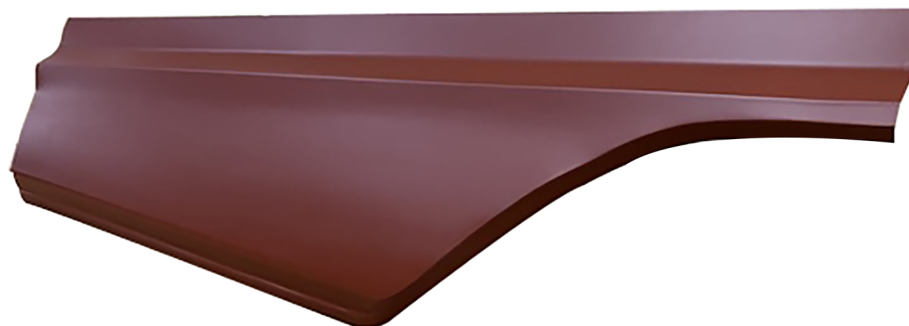

## **Now Available! 1964 Galaxie Lower Rear Quarter Repair Panel Left and Right Sides.**

The new 1964 Galaxie Quarter Bottom Rear is made to repair the area of the rear quarter behind the rear wheel. It goes from the wheel well opening back to the bumper and about 14 inches high from the bottom of the quarter at the front and 12 inches high at the rear. The panel is 45 inches in length. These panels are available in both the left and right sides, and are stamped from 20 guage steel.

**1964 Galaxie Quarter Bottom Rear-L**  
**\$275**

**1964 Galaxie Quarter Bottom Rear-R**  
**\$275**